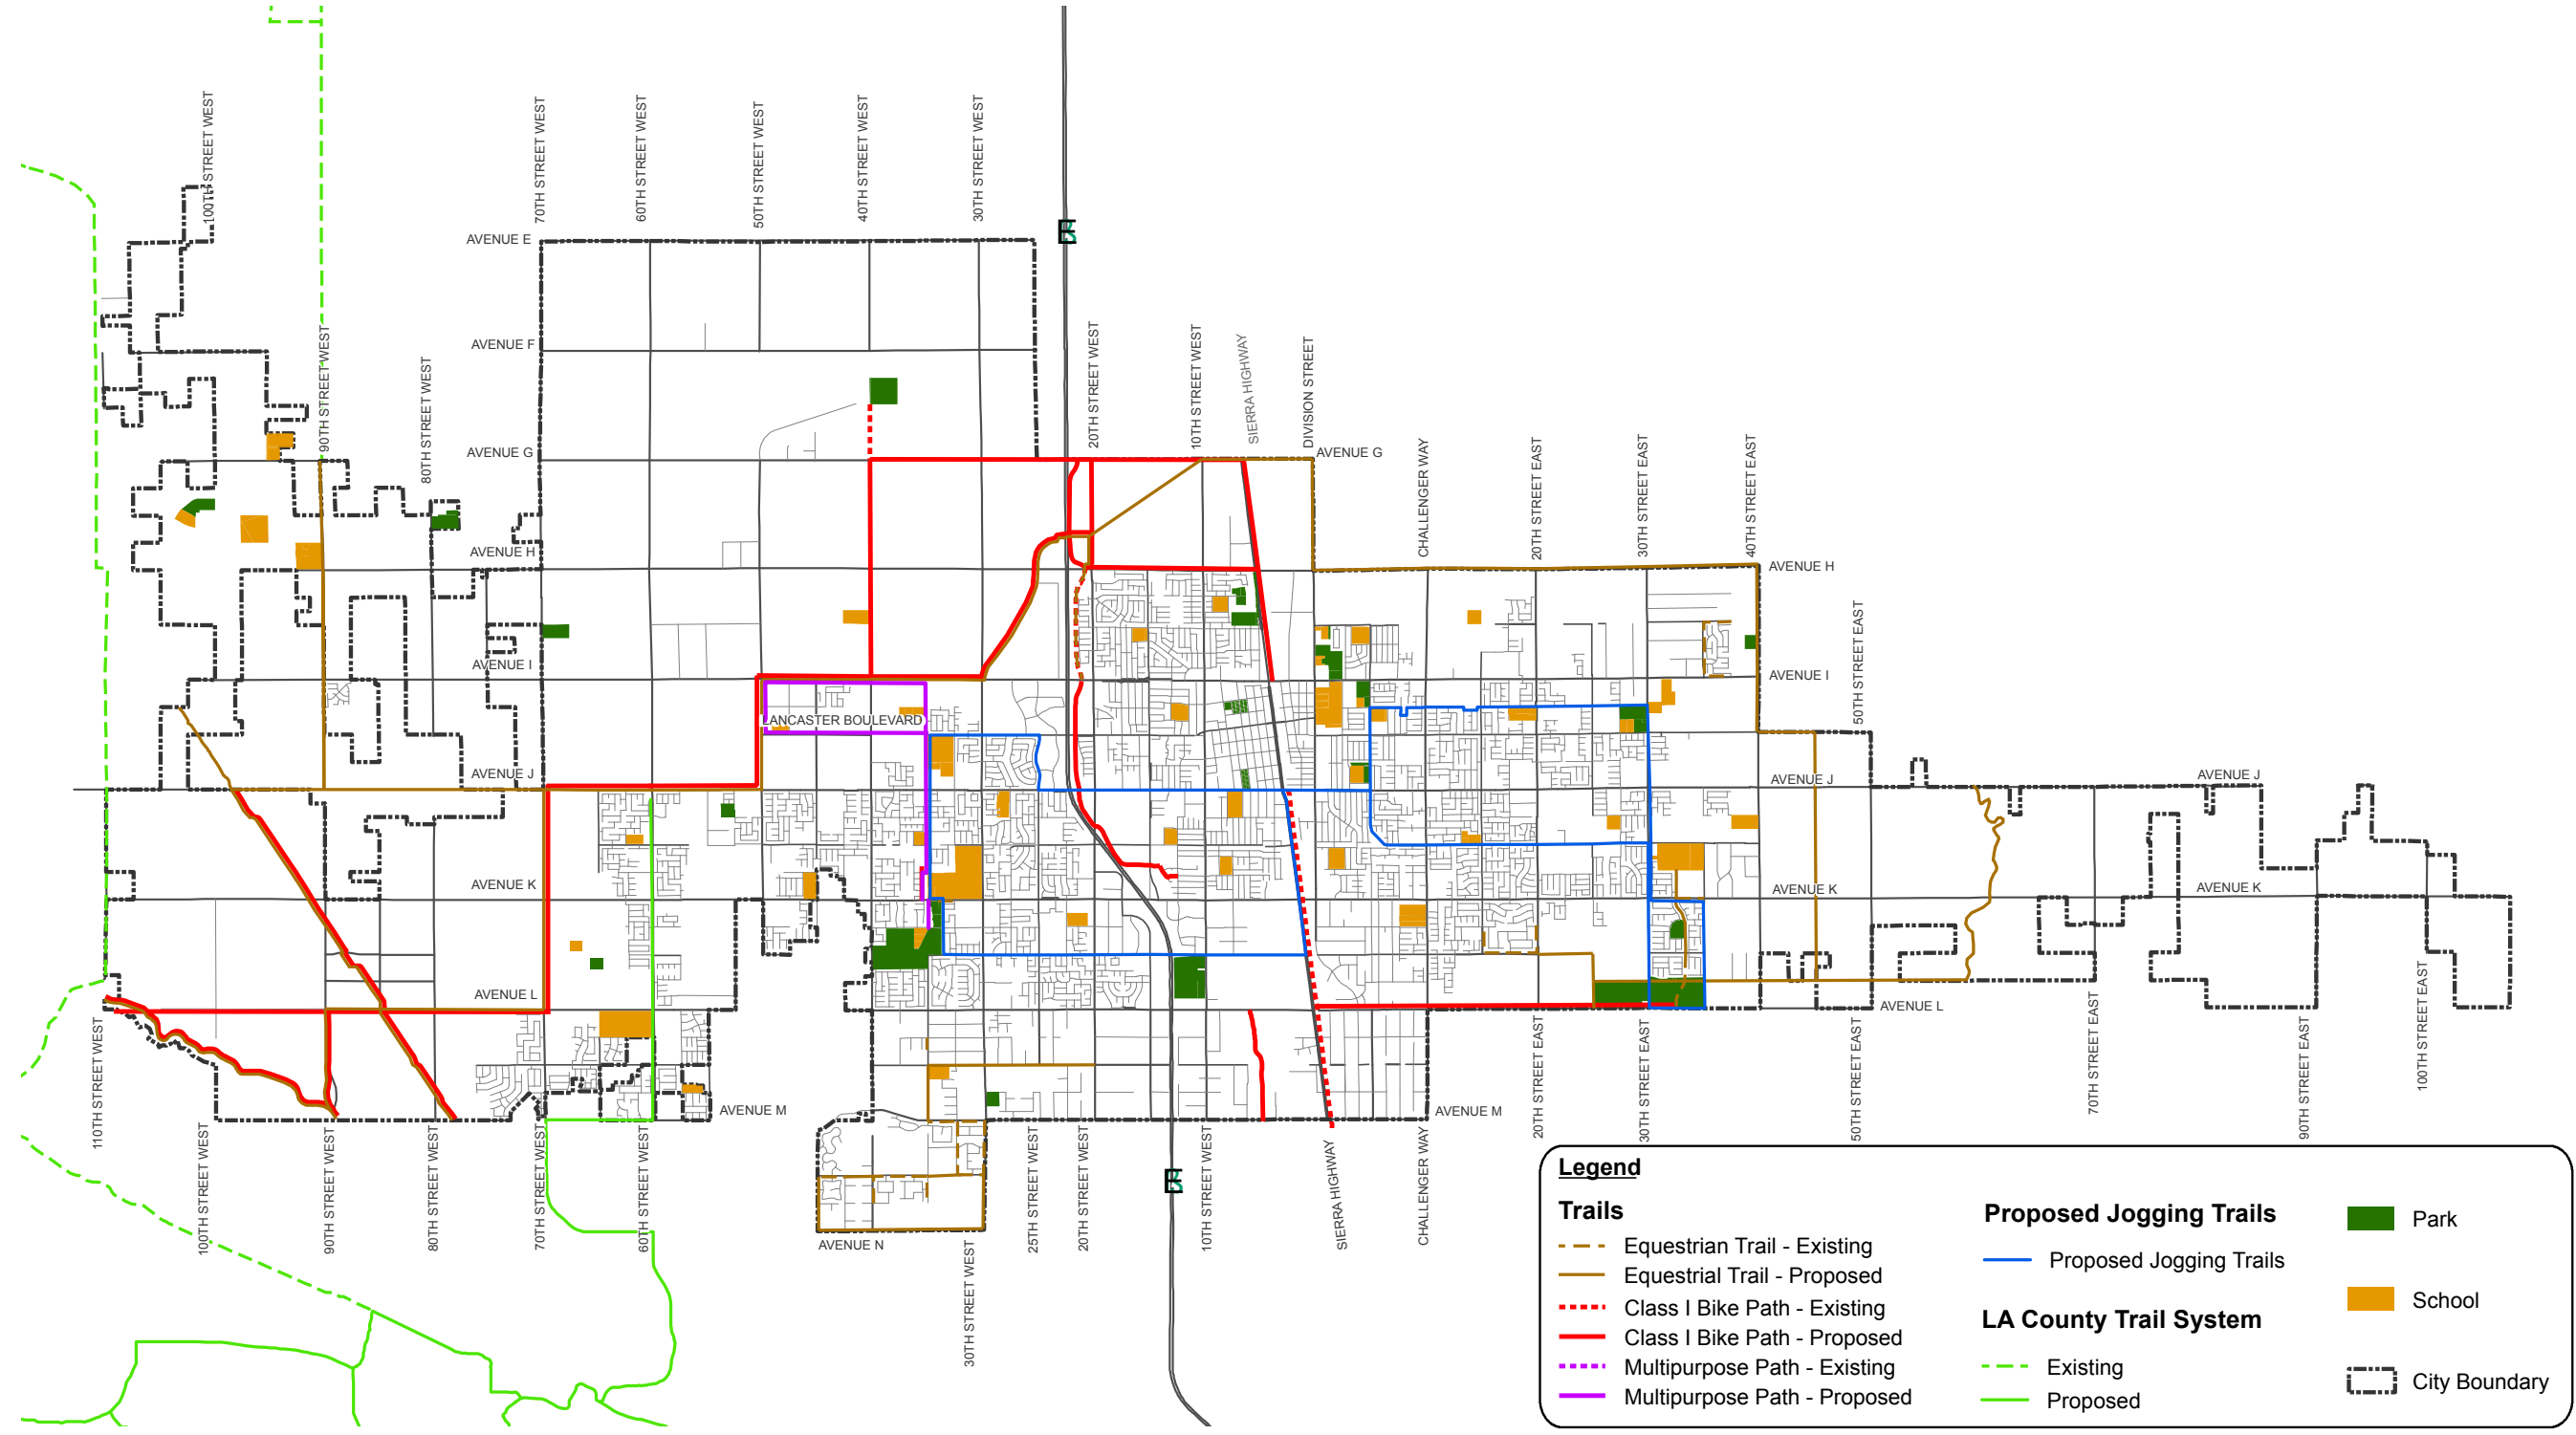

MAP 7-2: PROPOSED PEDESTRIAN TRAILS

Legend

Trails	Proposed Jogging Trails	Park
- - - Equestrian Trail - Existing	— Proposed Jogging Trails	Park
— Equestrian Trail - Proposed		School
- · - · Class I Bike Path - Existing	LA County Trail System	City Boundary
— Class I Bike Path - Proposed	- - - Existing	
- · - · Multipurpose Path - Existing	— Proposed	
— Multipurpose Path - Proposed		

Proposed Pedestrian Trails